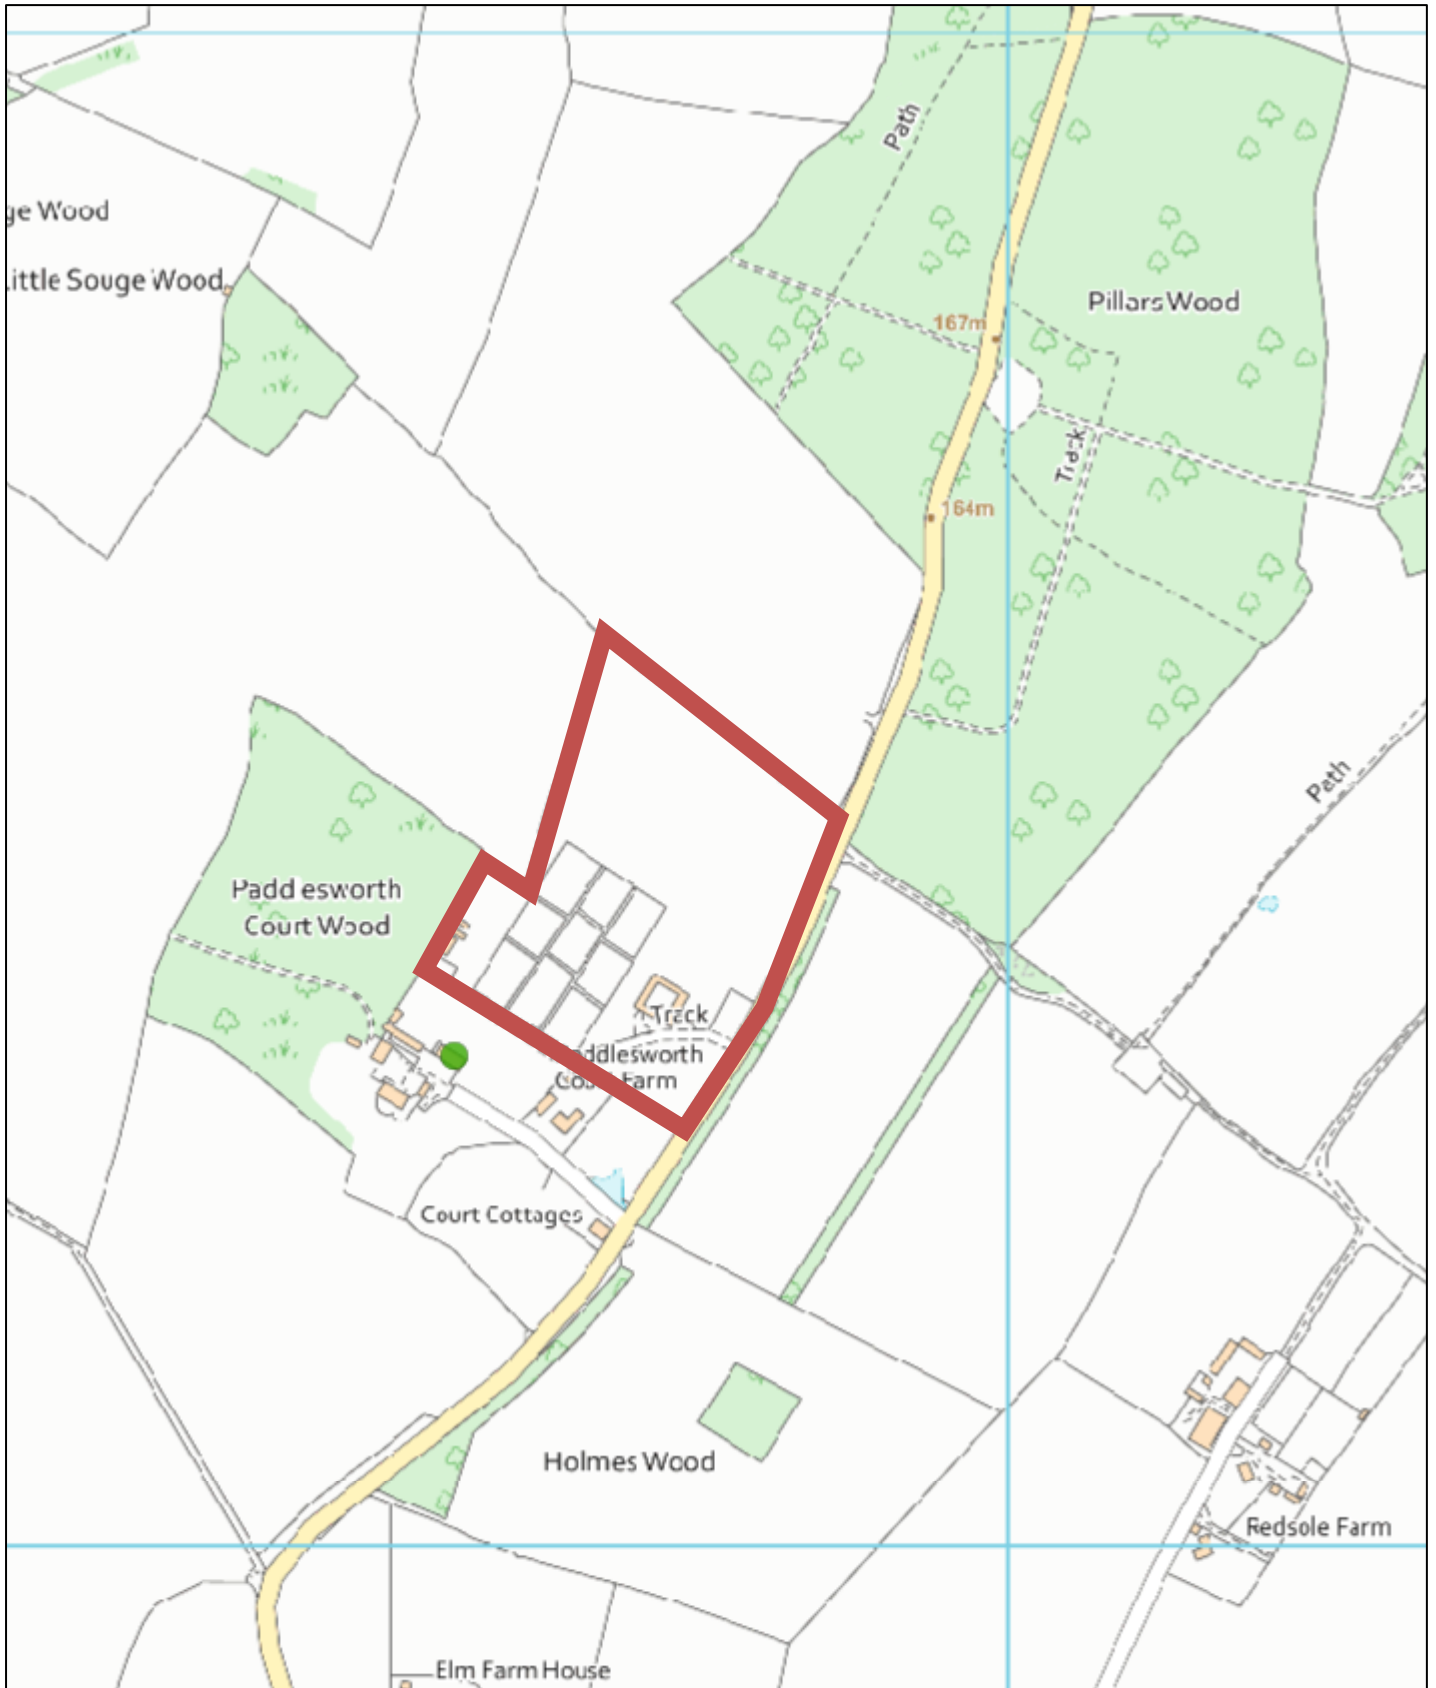

Land adjacent to Paddlesworth Court Farm

N

Drawn at
1: 5,000 on A4

Contains Ordnance Survey data
© Crown copyright and database right
Folkestone & Hythe District Council 100019677 - 2020